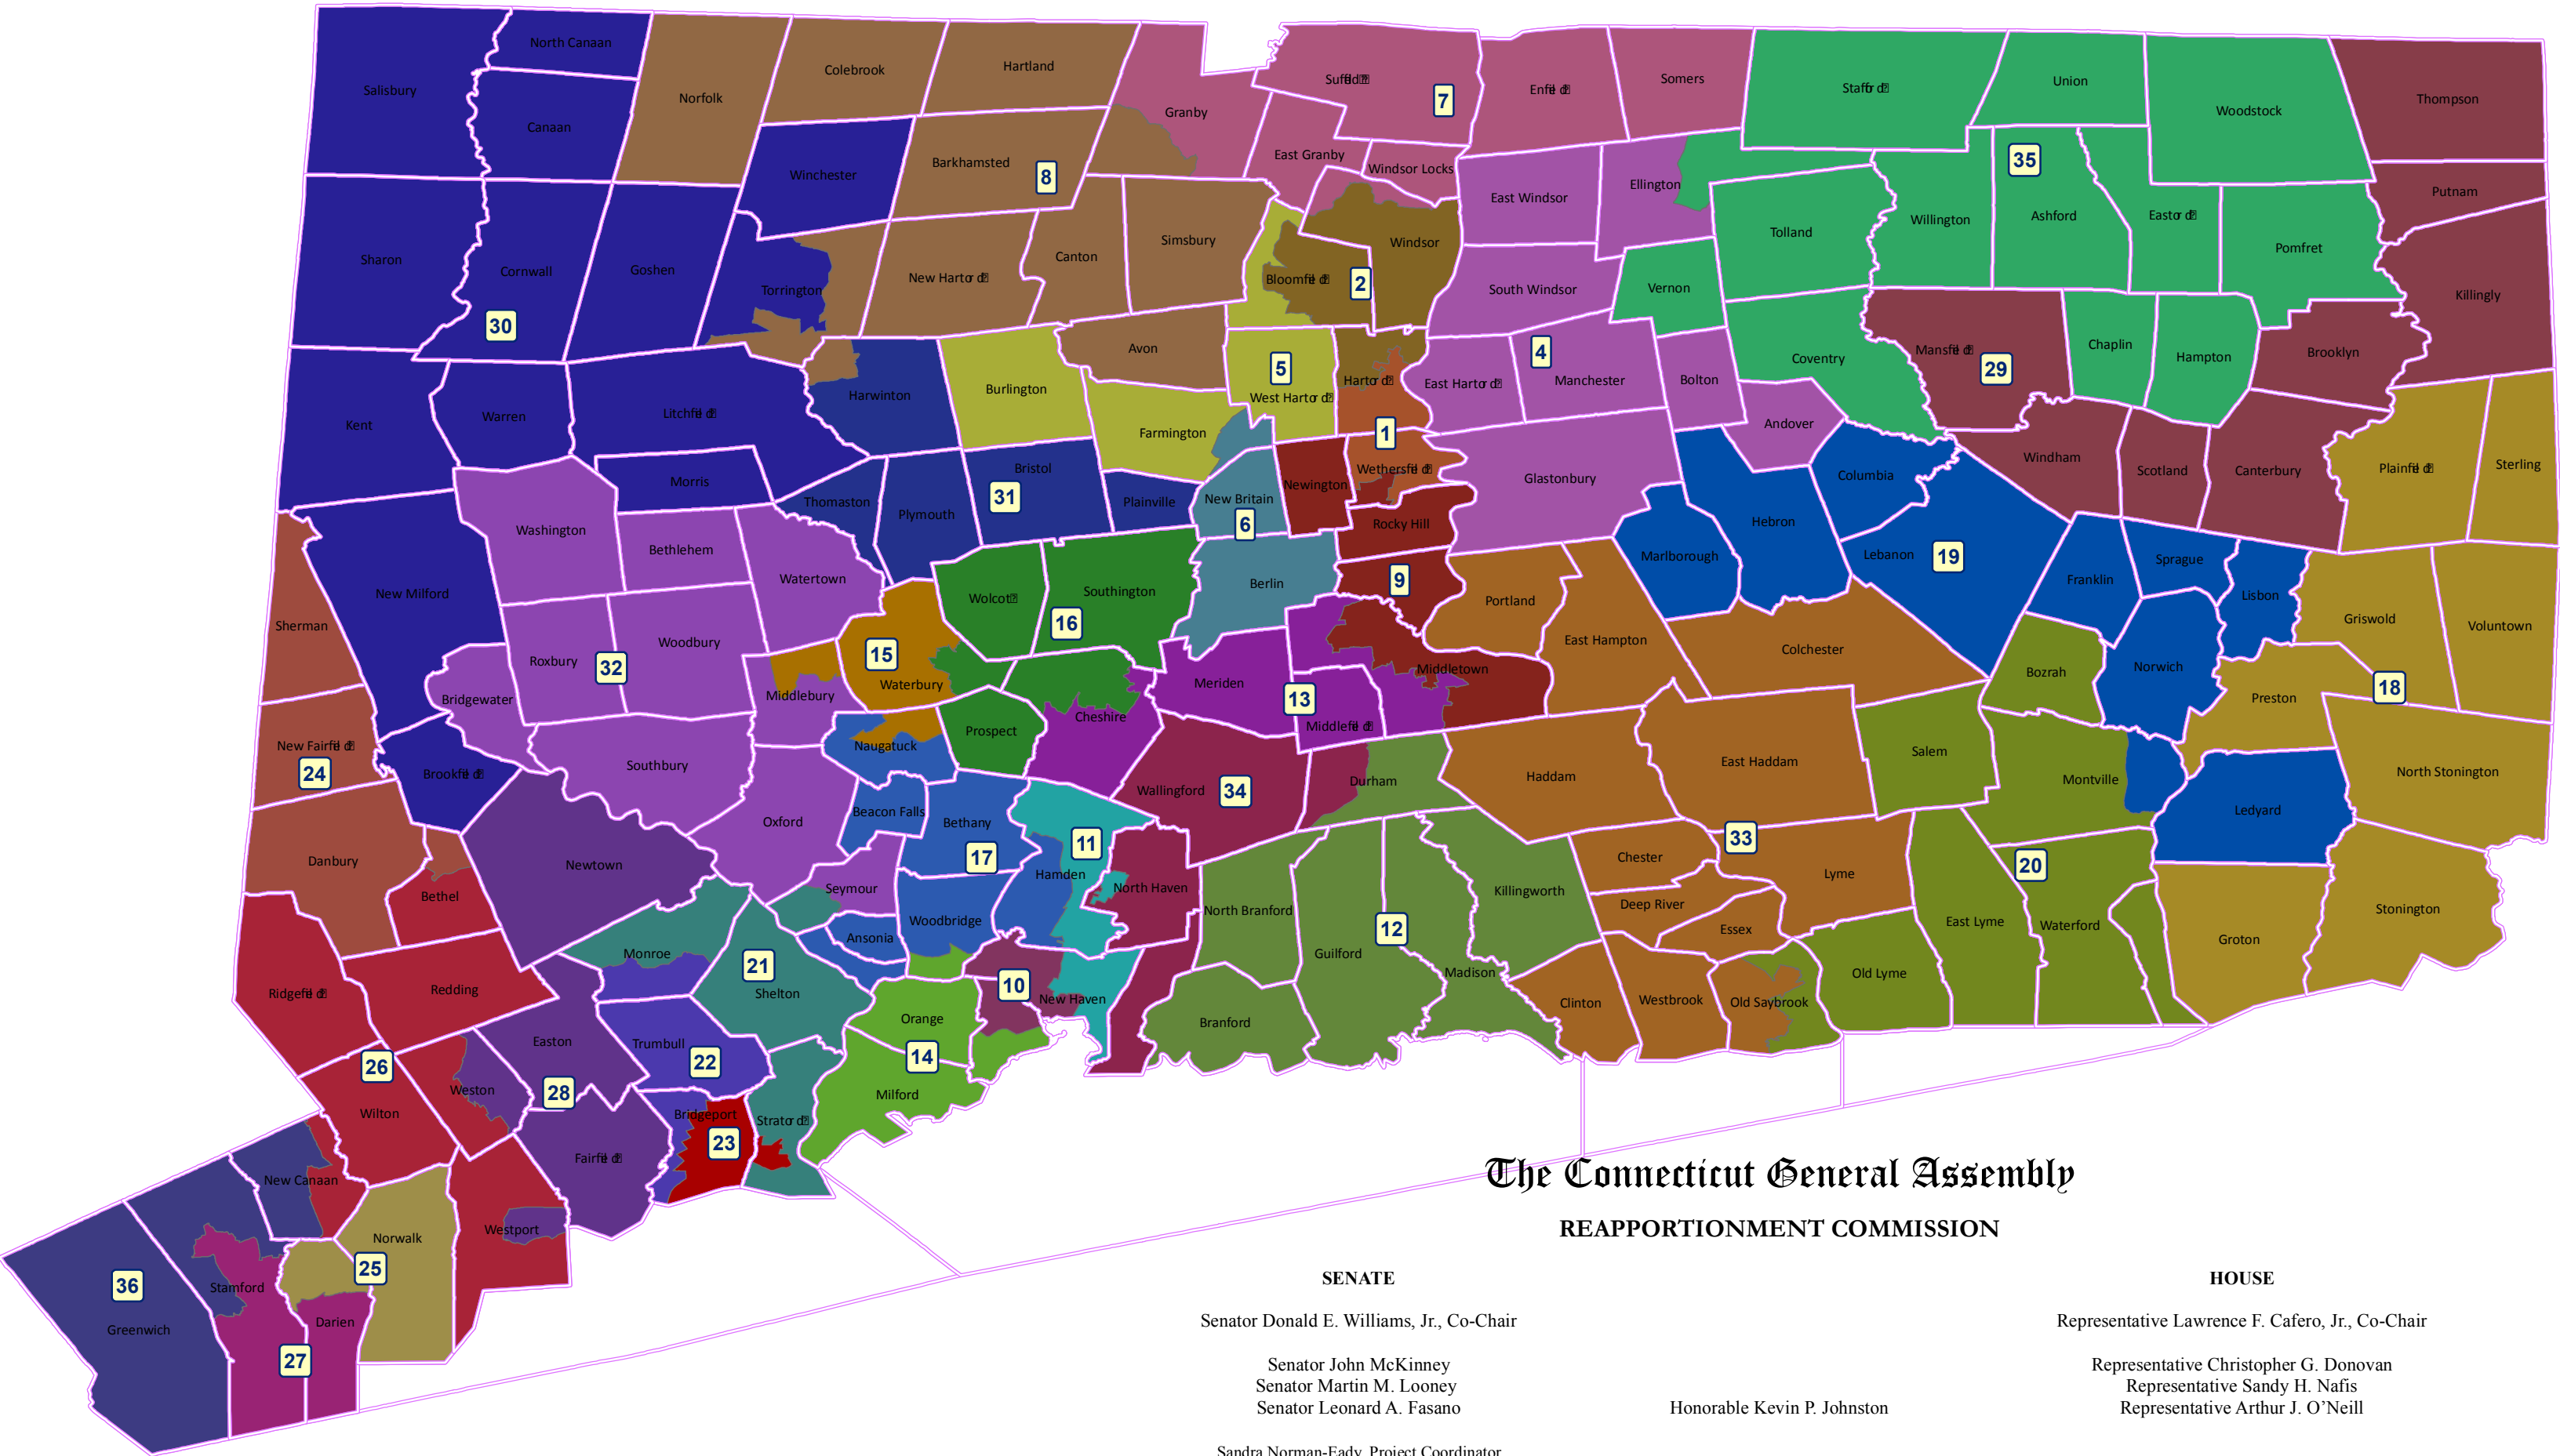

2011 State Senate Redistricting Plan

The Connecticut General Assembly

REAPPORTIONMENT COMMISSION

SENATE

Senator Donald E. Williams, Jr., Co-Chair

Senator John McKinney
 Senator Martin M. Looney
 Senator Leonard A. Fasano